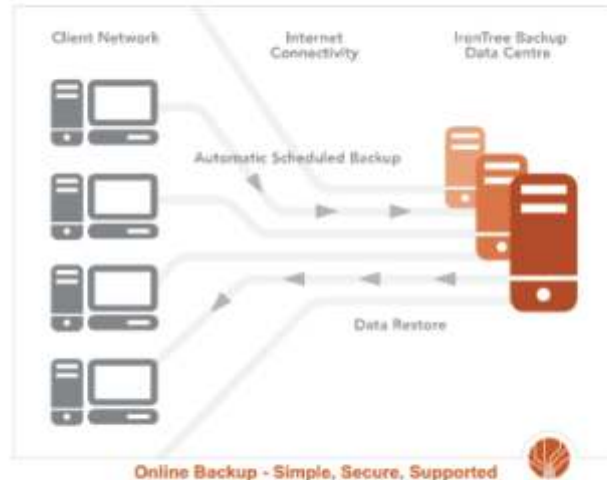

Price : R 4399 -00

Overview

You shouldn't have to compromise on performance just because you're looking for value. Powered with Intel processors, 39,6 cm (15.6") diagonal HD ¹ display and wireless technologies and 2MP webcam, the HP 620 Notebook is your link to the world.